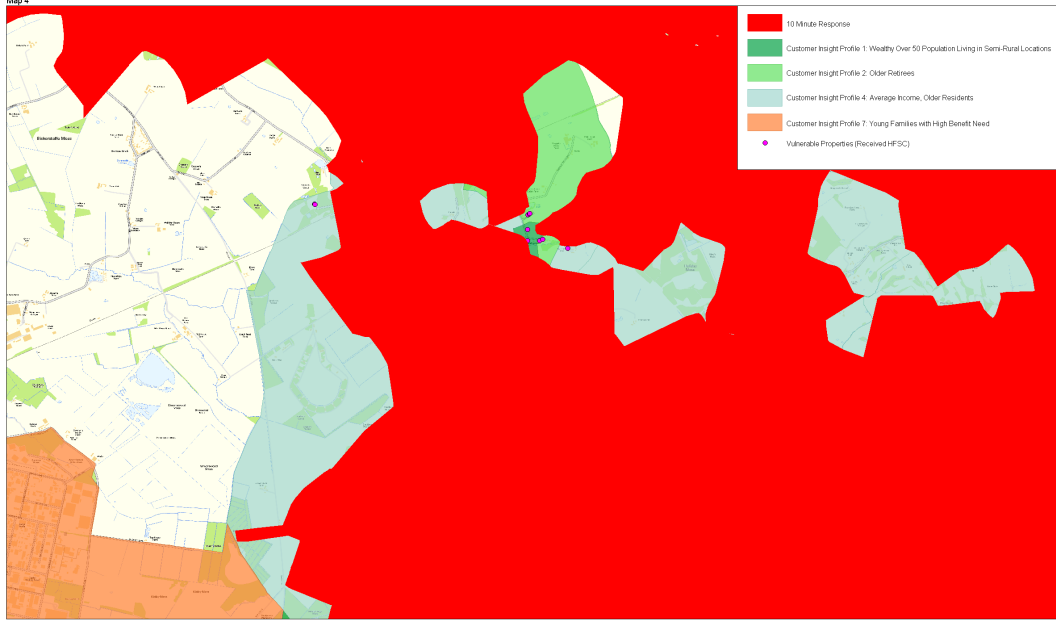

Map 4

Vulnerable Properties (which have received HFSC) Outside of 10 Minute Response Overlaid with Customer Insight Profiles

© Crown copyright and database rights 2013 Ordnance Survey 100026956